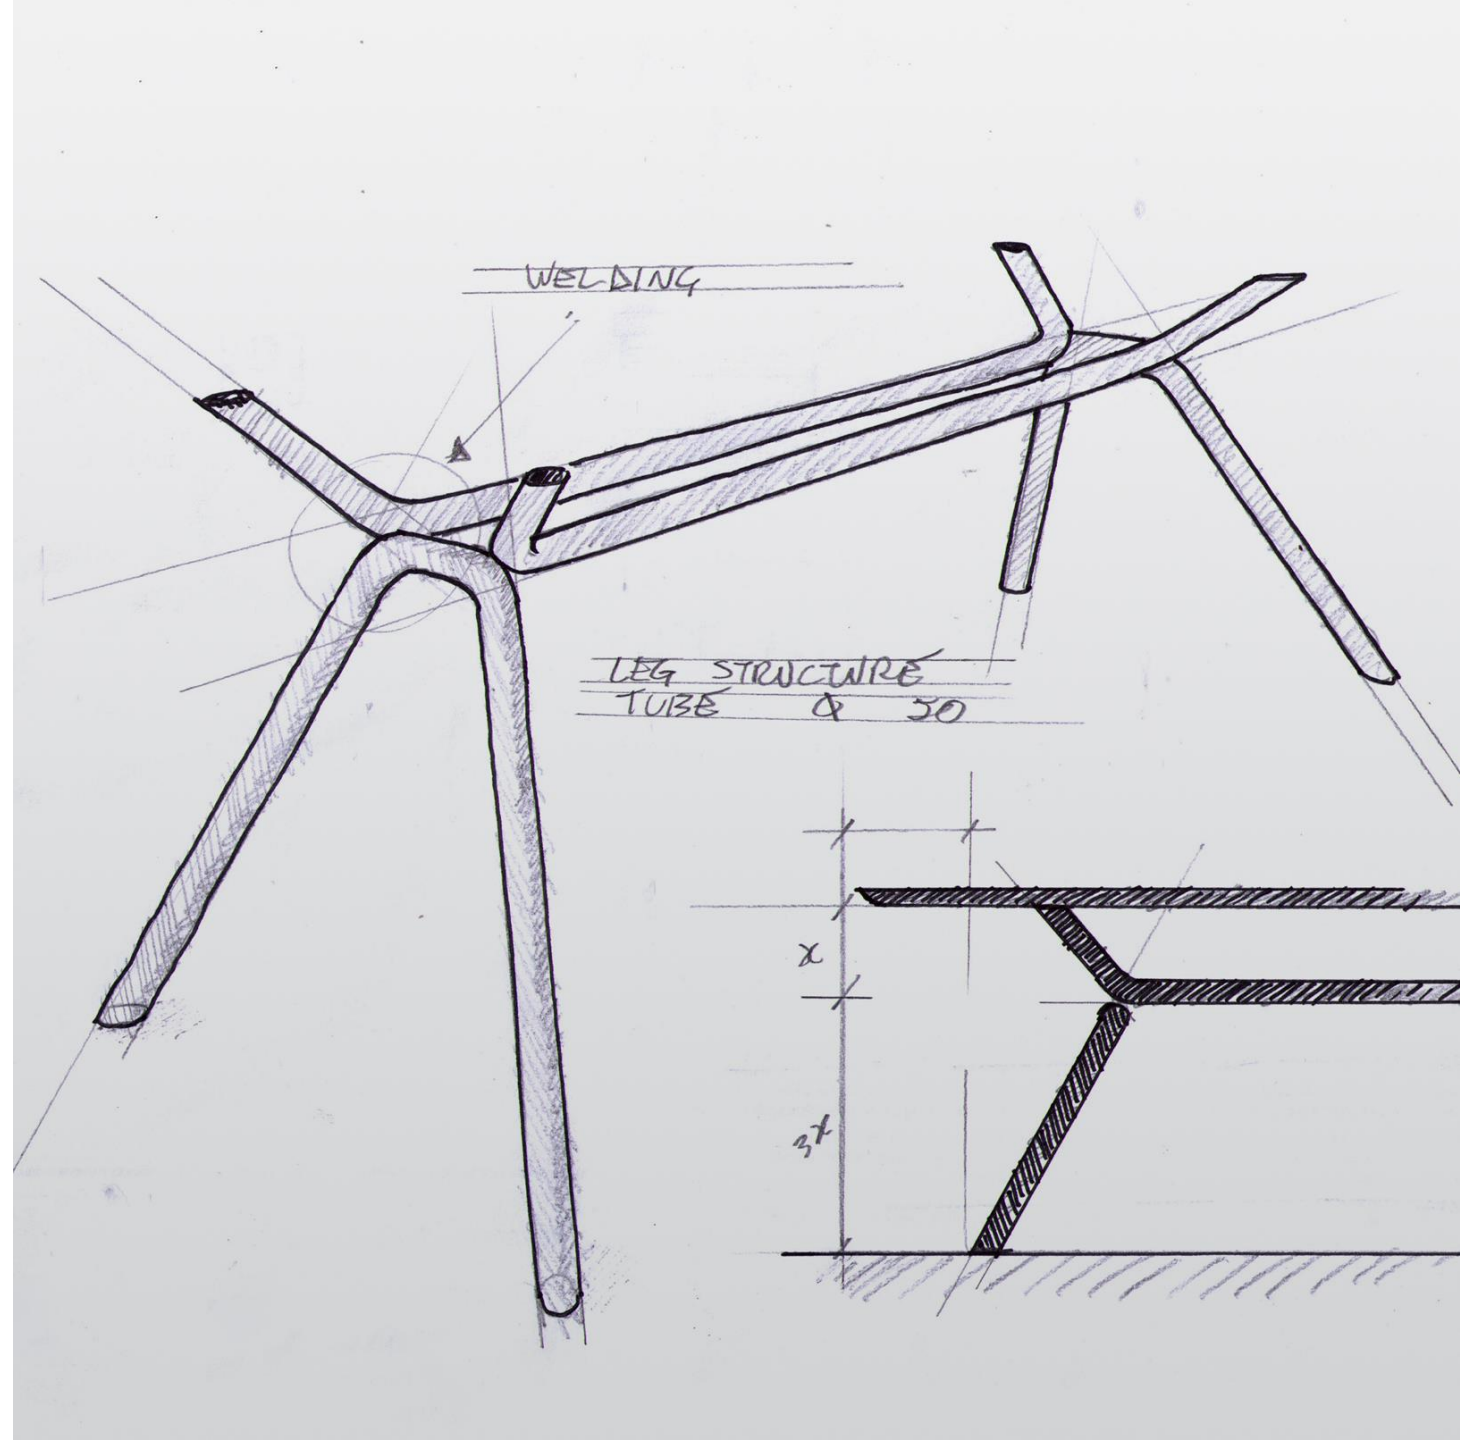

ARQUS

Why did we name this collection ARQUS?

The metal leg conveys an architectural feel. Its shape, gracefulness, robustness and stability resemble an arch.